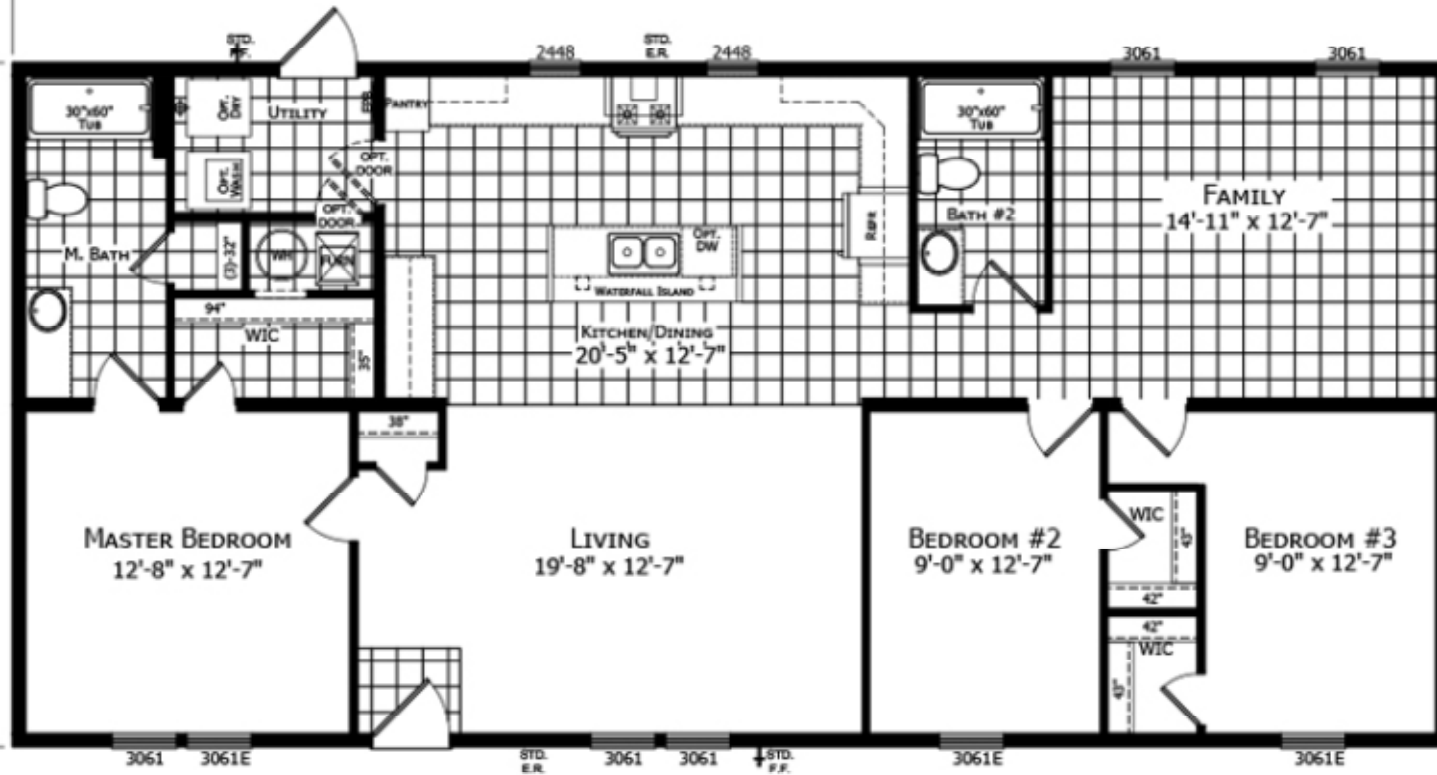

56'-0"

OPTIONAL 4TH BEDROOM

OPTIONAL 1/2 PORCH

TEL: 2860 905

56' x 56'-10" 1,492 Sq.Ft

2 Baths