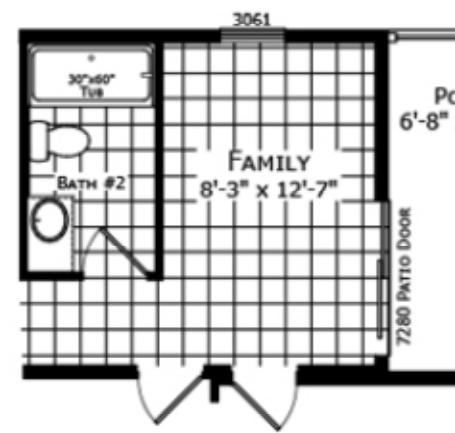

56'-0"

OPTIONAL 4TH BEDROOM

OPTIONAL 1/2 PORCH

TEL: 2860 905

56' x 56'-10" 1,492 Sq.Ft

2 Baths