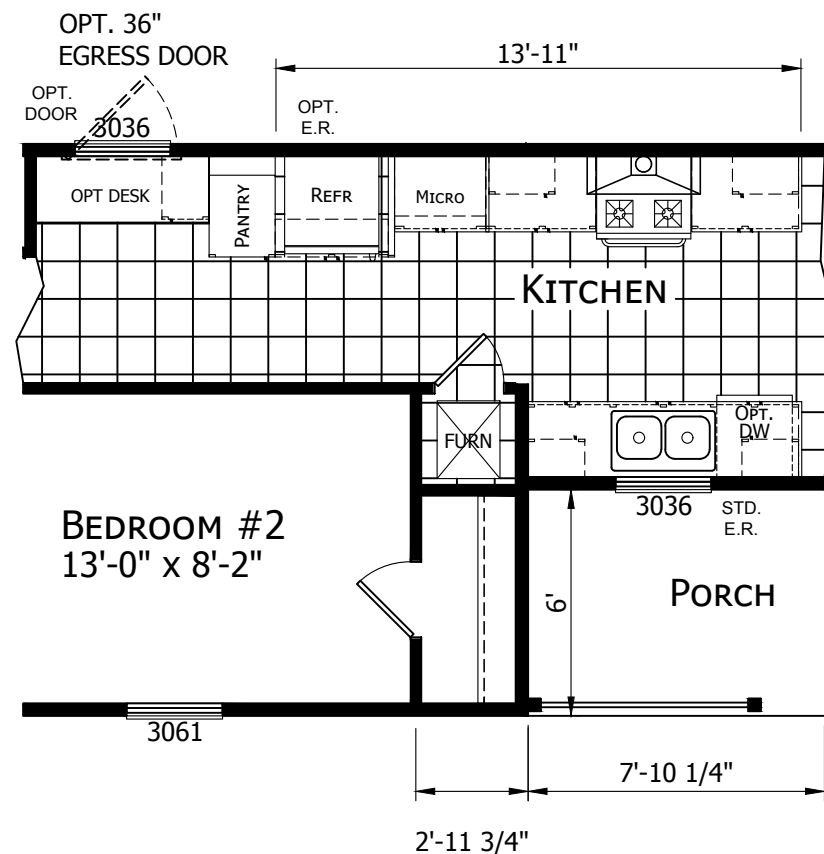

CHAMPION

MANUFACTURED BEAUTIFULLY™

755 W. BIG BEAVER ROAD, SUITE 1000 TROY, MI 48064
PHONE: 248-614-8200

- 1 2019 UPDATES
- 2 REVISED KITCHEN

MODIFICATIONS

- JR 11-26-18
- 12-10-18

PROJECT: 1680 275
15'-2" x 76' 2 BD 2 BTH

DRAWN BY: T. COWLEY
DATE: 10-11-18
SCALE: 3/16" = 1'-0"

TITLE: LITERATURE PLAN

FILENAME: 1680 275

SHEET: L-101

PROPRIETARY AND CONFIDENTIAL
THESE DRAWINGS AND SPECIFICATIONS ARE ORIGINAL,
PROPRIETARY AND CONFIDENTIAL MATERIALS OF CHAMPION.
COPYRIGHT © 1976-2017 BY CHAMPION

OPTIONAL KITCHEN #1

CHAMPION

MANUFACTURED BEAUTIFULLY™

755 W. BIG BEAVER ROAD, SUITE 1000 TROY, MI 48064
PHONE: 248-614-8200

- 1 2019 UPDATES
- 2 REVISED KITCHEN

MODIFICATIONS

- JR 11-26-18
- 12-10-18

PROJECT: 1680 275
15'-2" x 76' 2 BD 2 BTH

DRAWN BY: T. COWLEY
DATE: 10-11-18
SCALE: 3/16" = 1'-0"

TITLE: LITERATURE
PLAN

FILENAME: 1680 275

SHEET: L-102

PROPRIETARY AND CONFIDENTIAL
THESE DRAWINGS AND SPECIFICATIONS ARE ORIGINAL,
PROPRIETARY AND CONFIDENTIAL MATERIALS OF CHAMPION.
COPYRIGHT © 1976-2017 BY CHAMPION